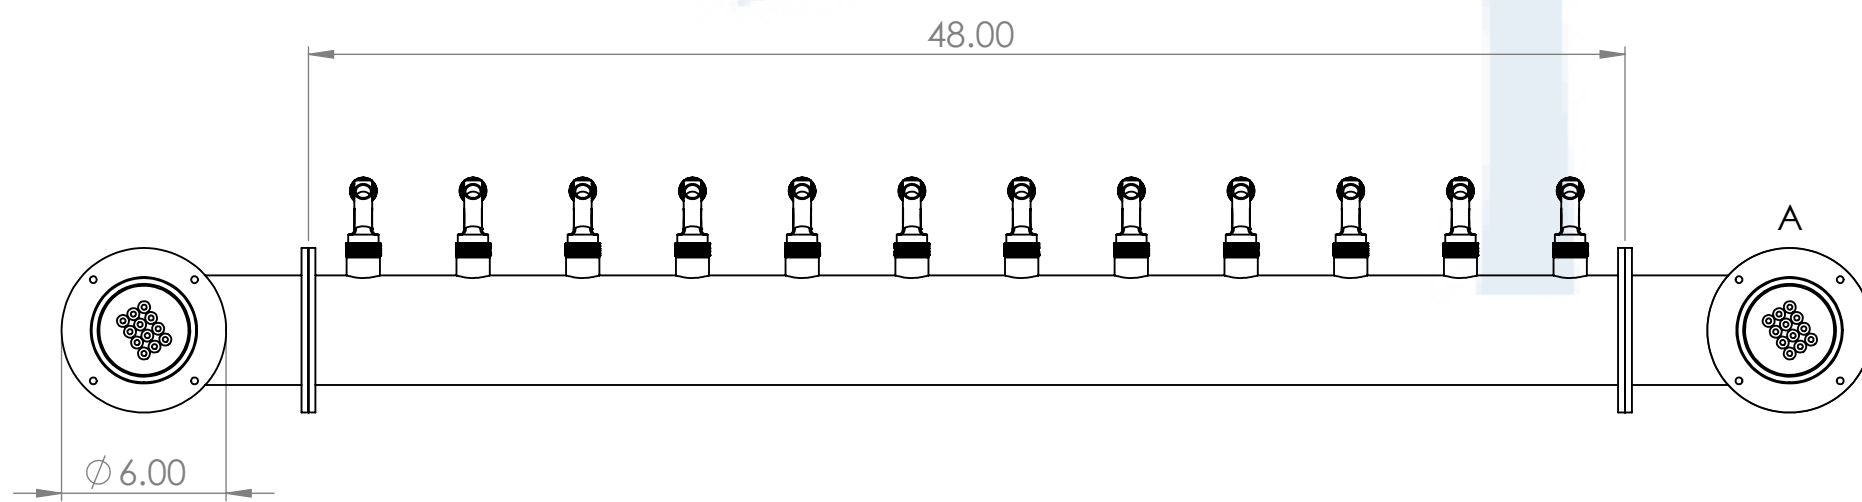

Isometric View
(For reference purpose only)

304SS tube connected to CBS NSF Flexible Total Barrier Tubing to 15lbs of Restriction

12 beer lines: 3/16" ID x 7/16" OD

DETAIL A
SCALE 1 : 2

Suggested Drip Tray:
2 x BB701351 - 51" x 7" BSS Drip Tray
2 x BB702451 - 51" x 7" BSS Spray Drip Tray

Name		Date		Title:	
Drawn by:	Canadian Beverage Supply Inc.	11/23/2022		4" 12 Tap Lions Gate Tower	
Approved by:	VP Sales			Part Number:	Revision:
Material:	304 SS	Finish:	Brushed SS	BB102629-12SS	
Unless otherwise mentioned, dimensions are inches				SCALE: 1:7	SHEET 1 OF 1