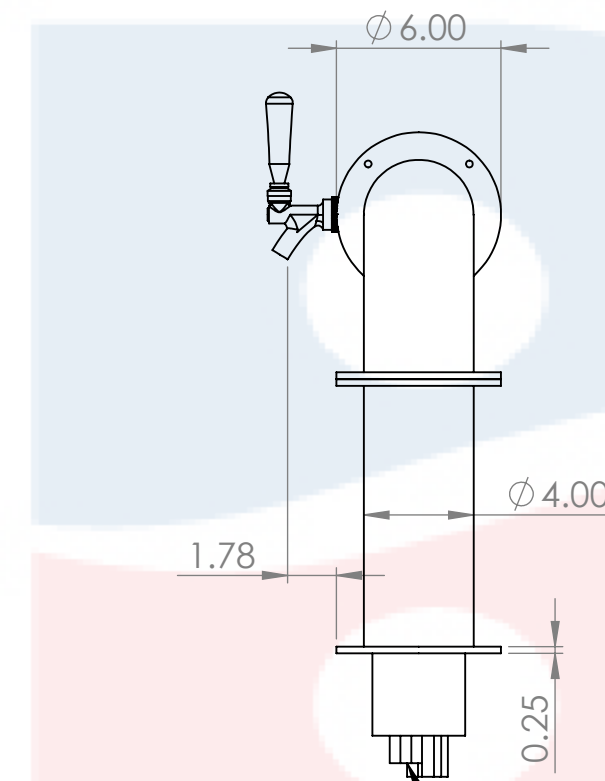

Isometric View
(For reference purpose only)

304SS tube connected to CBS NSF Flexible Total Barrier Tubing to 15lbs of Restriction

12 beer lines: 3/16" ID x 7/16" OD

DETAIL A
SCALE 1 : 2

Suggested Drip Tray:
2 x BB701351 - 51" x 7" BSS Drip Tray
2 x BB702451 - 51" x 7" BSS Spray Drip Tray

Name		Date		Title:	
Drawn by:	Canadian Beverage Supply Inc.	11/23/2022		4" 12 Tap Lions Gate Tower	
Approved by:	VP Sales			Part Number:	Revision:
Material:	304 SS	Finish:	Brushed SS	BB102629-12SS	
Unless otherwise mentioned, dimensions are inches				SCALE: 1:7	SHEET 1 OF 1