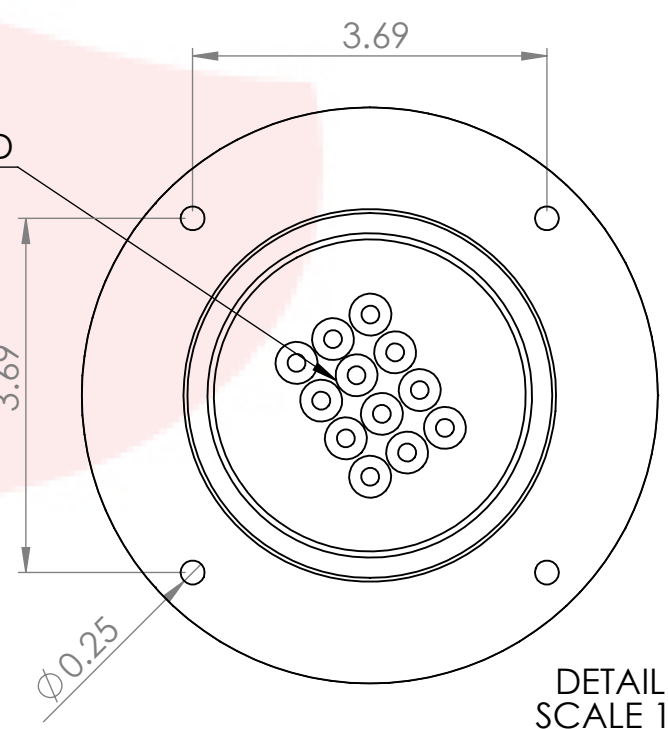

Isometric View
(For reference purpose only)

304SS tube connected to CBS NSF Flexible Total Barrier Tubing to 15lbs of Restriction

12 beer lines: 3/16" ID x 7/16" OD

DETAIL A
SCALE 1 : 2

Suggested Drip Tray:
2 x BB701351 - 51" x 7" BSS Drip Tray
2 x BB702451 - 51" x 7" BSS Spray Drip Tray

Name		Date		Title:	
Drawn by:	Canadian Beverage Supply Inc.	11/23/2022		4" 12 Tap Lions Gate Tower	
Approved by:	VP Sales			Part Number:	Revision:
Material:	304 SS	Finish:	Brushed SS	BB102629-12SS	
Unless otherwise mentioned, dimensions are inches				SCALE: 1:7	SHEET 1 OF 1