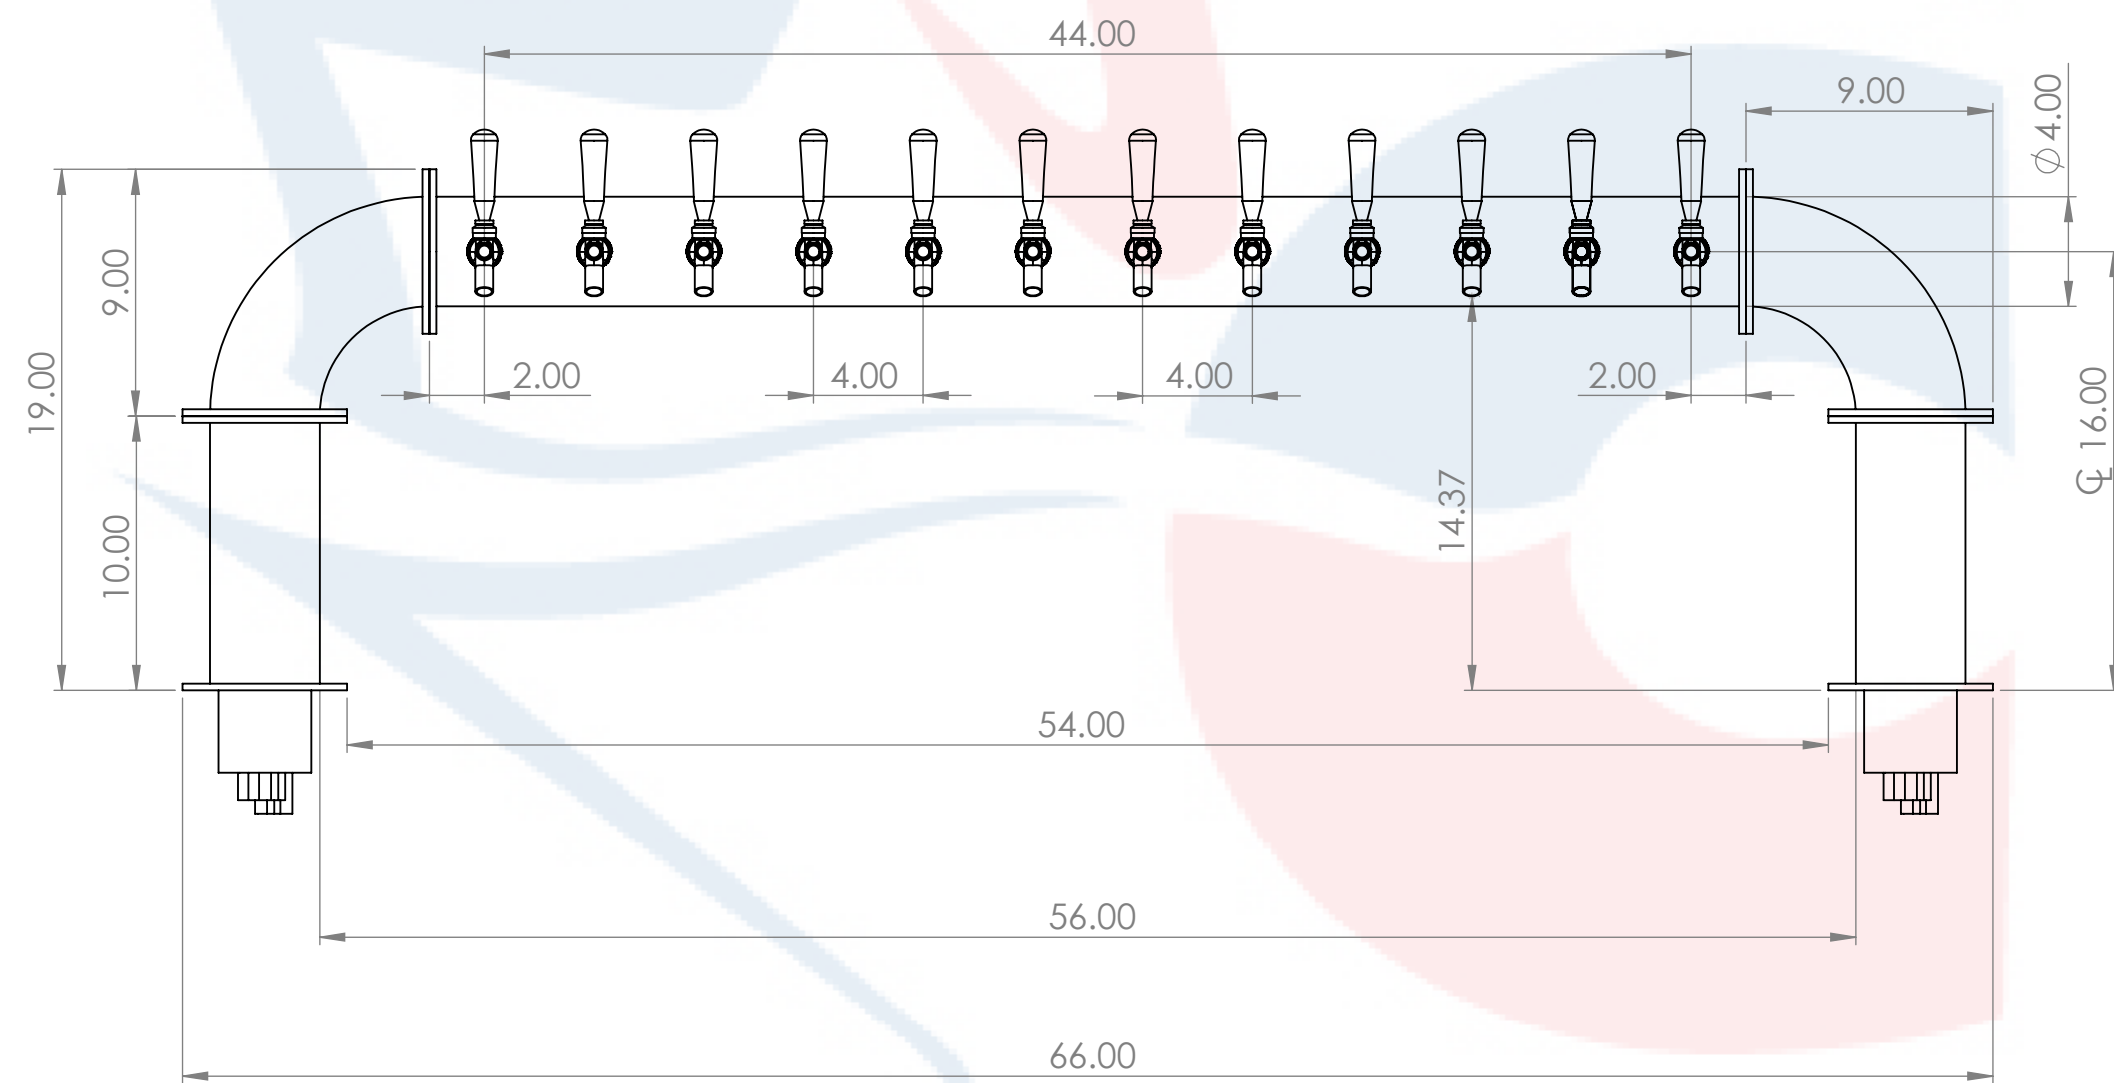

Isometric View
(For reference purpose only)

304SS tube connected to CBS NSF Flexible Total Barrier Tubing to 15lbs of Restriction

12 beer lines: 3/16" ID x 7/16" OD

DETAIL A
SCALE 1 : 2

Suggested Drip Tray:
2 x BB701351 - 51" x 7" BSS Drip Tray
2 x BB702451 - 51" x 7" BSS Spray Drip Tray

Name		Date		Title:	
Drawn by:	Canadian Beverage Supply Inc.	11/23/2022		4" 12 Tap Lions Gate Tower	
Approved by:	VP Sales			Part Number:	Revision:
Material:	304 SS	Finish:	Brushed SS	BB102629-12SS	
Unless otherwise mentioned, dimensions are inches				SCALE: 1:7	SHEET 1 OF 1